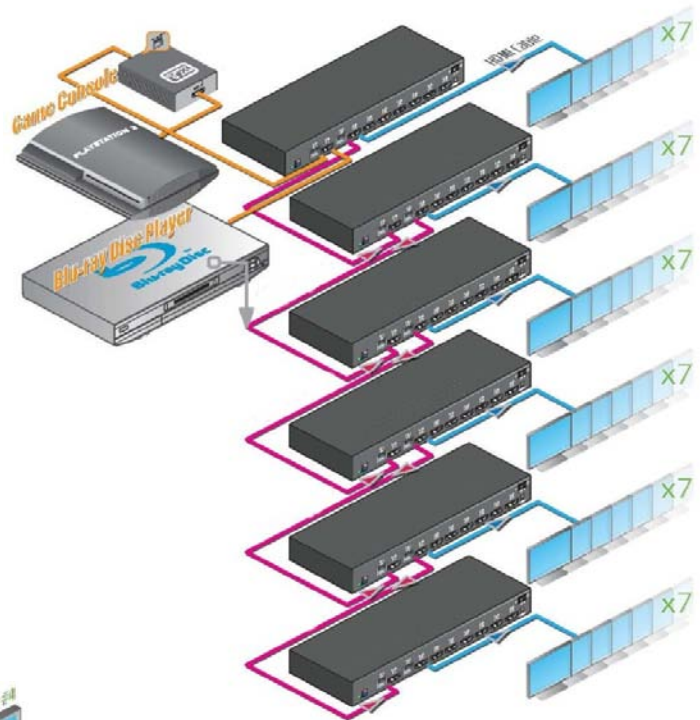

Samplestructure AF-CH3420