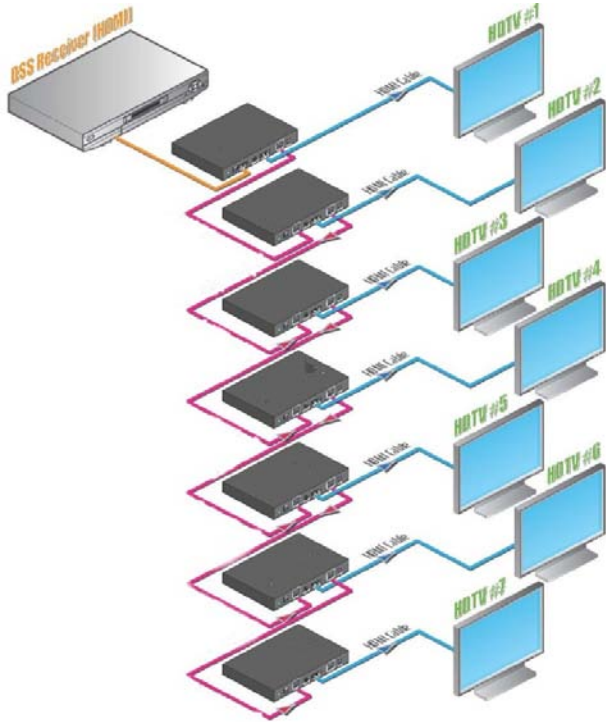

Type	Description	Order-No.

Schema AF-CH3410