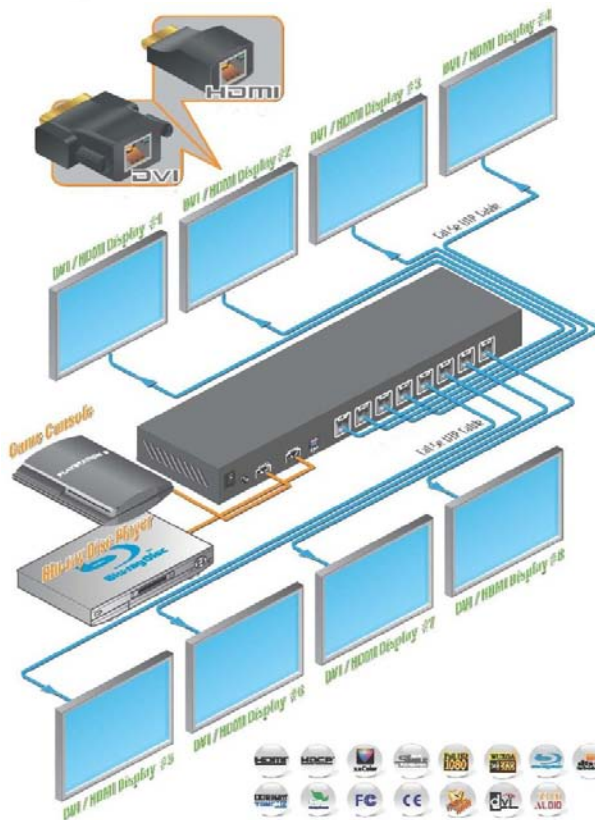

Samplestructure AF-CH3420